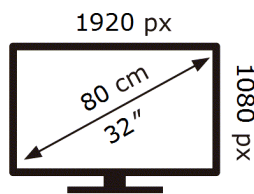

ENERG ⚡

Samsung

S32D396GAU

26 kWh/1000h

2019/2013