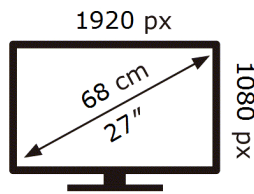

ENERG ⚡

Samsung

S27D406GAU

14 kWh/1000h

2019/2013